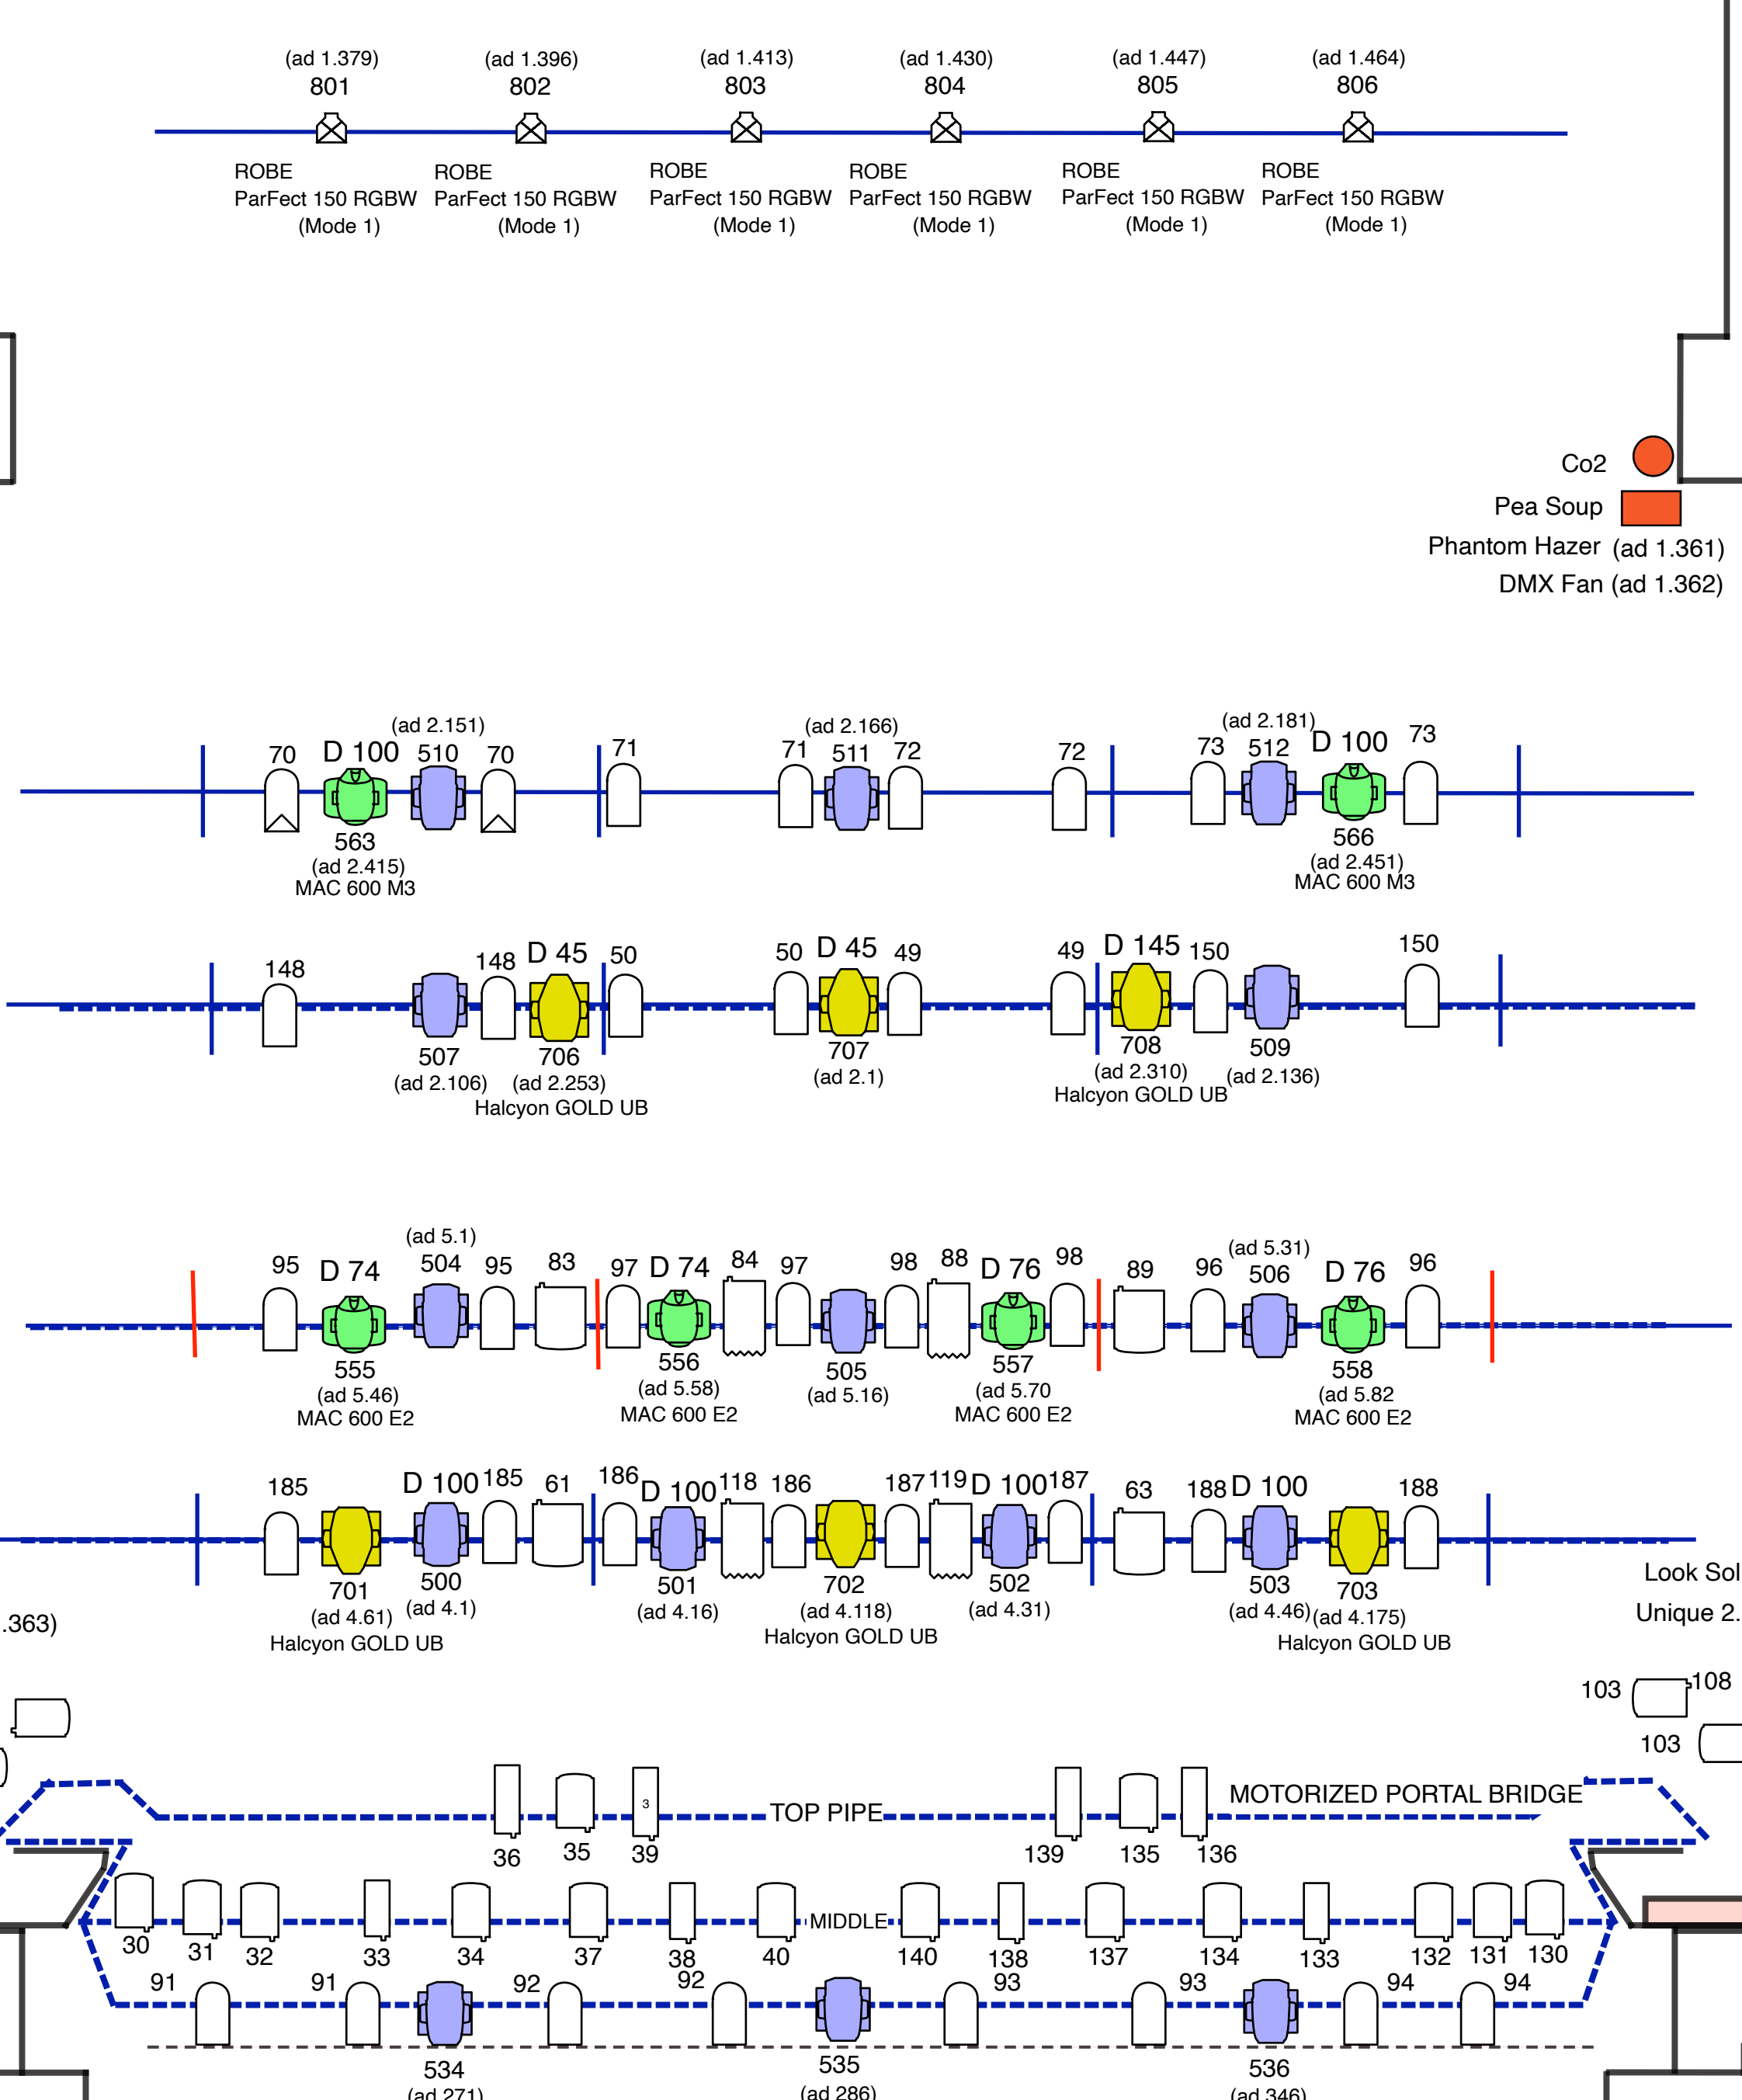

- Key**
- Channel Dimmer
  - Cantata 11/26
  - Cantata 18/32
  - Harmony 22/40
  - Cadenza 19/32
  - Cadenza F
  - Harmony PC
  - Cadenza PC
  - R.Juliat OZ 7/14.5' 600W LED
  - Prelude - for conductor
  - par64wfl
  - par64mfl
  - Martin MAC 600
  - ETC Halcyon GOLD UB (57ch)
  - LED Wash (copy of Robin600 - Mode 3)
  - 25-50° Source Four Zoom
  - 15-30° Profile Prolight 91x3W FWVW

AUDIENCE LIGHT:  
 CORIDORS: Left side 151 / Right side 152  
 CHANDELIER : ch 153  
 PARTER&BOXES: Left side 154 / Right side 155

<b>FIXED LIGHT PLAN</b>		Light Plot
Venue: HNK IVANA pl. ZAJCA		
7.2025.		